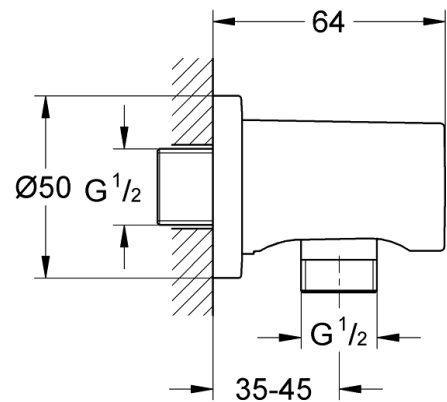

PROJECT		REF		REV	ITEM CODE	
LOCATION		DATE			PAGE	

SANITARY WARE SPECIFICATION SHEET

Item Descriptions	GROHE (Germany) "Rainshower" SuperSteel shower outlet elbow, 1/2"	Illustration/ Drawing
Dimensions	L50 x W64 x H50 mm	
Model	27057DC0	
Finish	SuperSteel	
Manufacturer	GROHE Limited	
Supplier	Acme Sanitary Ware Co. Ltd Mr. Eric Wong/ Mr. Wilson Hung	
Contact Tel/Fax	(852) 2388-7171 / (852) 2710-8012	
E-mail	acme@acmesanitary.com.hk	
Website	www.acmesanitary.com.hk	

Rainshower®
Shower outlet elbow, 1/2"
 male thread
 with round escutcheon
 Protected against backflow
 GROHE StarLight® chrome finish

27057000

27057GL0

27057DA0

27057A00

- Colour options:**
- 0001 StarLight Chrome
 - DC01 SuperSteel
 - DA01 Warm Sunset
 - A001 Hard Graphite
 - AL01 Brushed Hard Graphite
 - GL01 Cool Sunrise
 - GN01 Brushed Cool Sunrise
 - DL01 Brushed Warm Sunset
 - BE01 Polished Nickel
 - EN01 Brushed Nickel